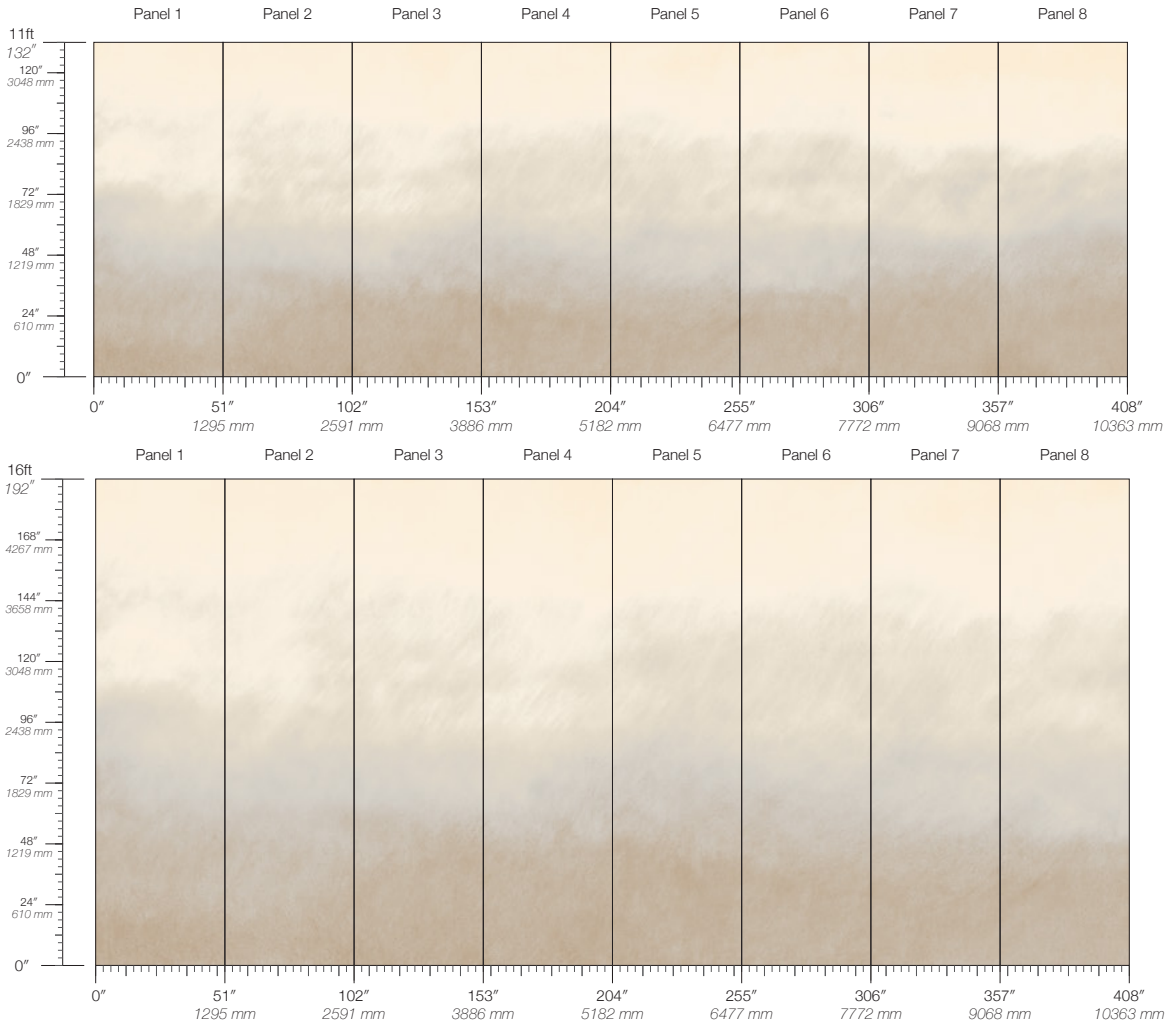

Colorwash Wisp

Suitable for residential and commercial projects

COLOR

Wisp

ITEM

4618

CONTENT

Type II PVC-Free

PANEL WIDTH

51" / 1295 mm trimmed

PANEL HEIGHT

132" / 3353 mm standard
192" / 4877 mm extended

REPEAT

Non-repeating

STOCK

Made to order

LEAD TIME

4 weeks to print

MINIMUM

1 panel

PRICE

Available upon request

ORIGIN

USA

DETAILS

Custom options available

ENVIRONMENTAL

Recycled Content
Phthalate Free
Low VOC
HPD Available

SPECS

Polyester/Natural Fiber face
Fabric backing
14 oz per linear yard
435.2 g per linear meter
Dappled surface texture

TESTING

(US) ASTM E84 Adhered Class A
CCC-W-408D Type II
W-101 Type II Class A
ASTM E96 Procedure B - 66 Perms

MAINTENANCE

Water-based cleanser

CONTACT

sales@calicowallpaper.com
+1 718 243 1705
57 Lispenard Street
New York, NY 10013 USA

DISCLAIMER

Refer to our website to see the full mural artwork. Reference the physical sample for color and texture. Panel maps represent mural artwork only.